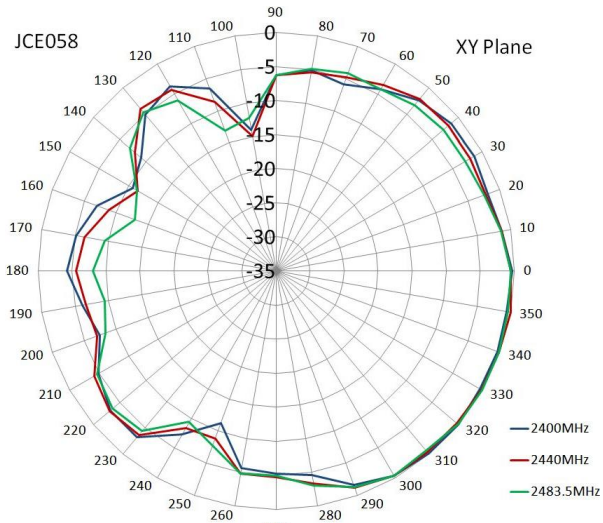

TOP ELECTRONIC INDUSTRY CO., LTD.

www.topecind.com

www.top-elecomponents.com

TOP ELECTRONIC INDUSTRY CO.,LTD

Rm407 27th Bldg,Nanhua Zone,Huaqiang South,Futian Dist,SZ,GD,China

Tel:+86-755-8281 5110

Fax:+86-755-8281 5220

Web: www.topecind.com

www.top-elecomponents.com