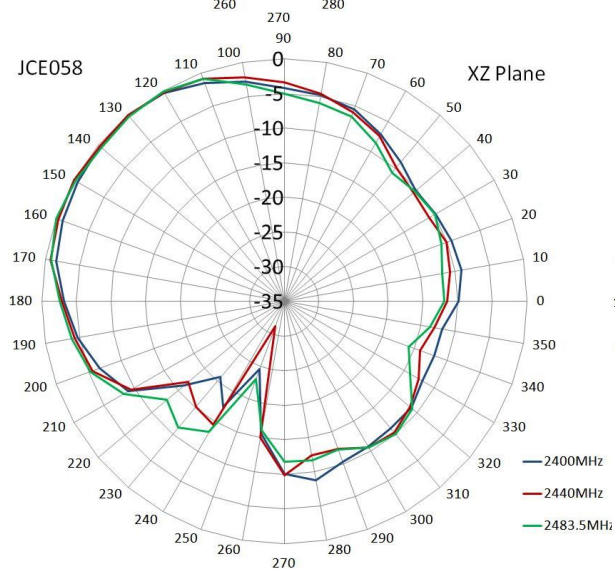

TOP ELECTRONIC INDUSTRY CO., LTD.

www.topecind.com

www.top-elecomponents.com

TOP ELECTRONIC INDUSTRY CO.,LTD

Rm407 27th Bldg,Nanhua Zone,Huaqiang South,Futian Dist,SZ,GD,China

Tel:+86-755-8281 5110

Fax:+86-755-8281 5220

Web: www.topecind.com

www.top-elecomponents.com