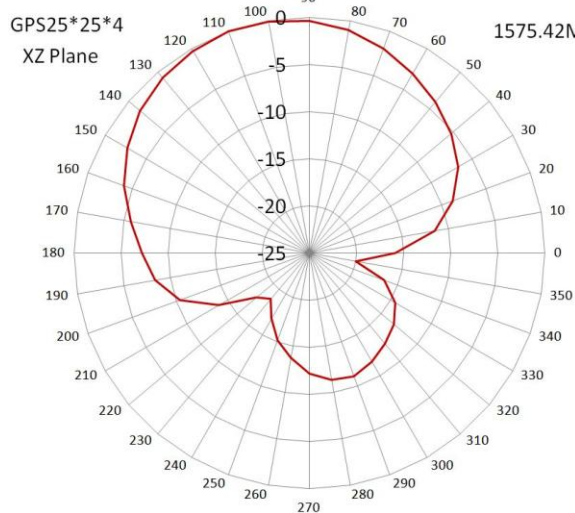

TOP ELECTRONIC INDUSTRY CO., LTD.

www.topecind.com www.top-elecomponents.com

	Mounting Method	Screw
Environmental	Operating Temperature	-40°C ~ +85°C
	Relative Humidity	Up to 95%
	Ingress Protection	IP67 (exclude cable outlet)
	Vibration	10 to 55Hz with 1.5mm amplitude 2hours
	Environmentally Friendly	ROHS Compliant

Radiation Pattern

GPS Antenna

TOP ELECTRONIC INDUSTRY CO.,LTD

Rm407 27th Bldg, Nanhua Zone, Huaqiang South, Futian Dist, SZ, GD, China

Tel: +86-755-8281 5110

Fax: +86-755-8281 5220

Web: www.topecind.com

www.top-elecomponents.com