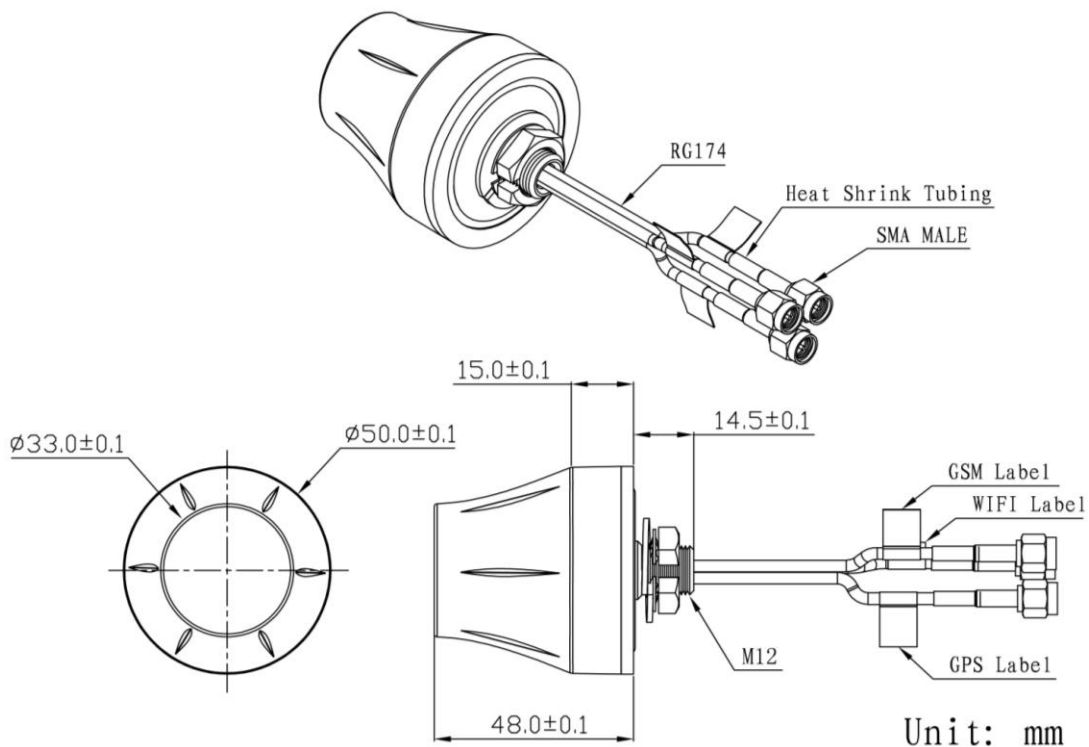

DIMENSIONS

TOP ELECTRONIC INDUSTRY CO.,LTD

Rm407 27th Bldg,Nanhua Zone,Huaqiang South,Futian Dist,SZ,GD,China

Tel:+86-755-8281 5110

Fax:+86-755-8281 5220

Web: www.topecind.com

www.top-elecomponents.com