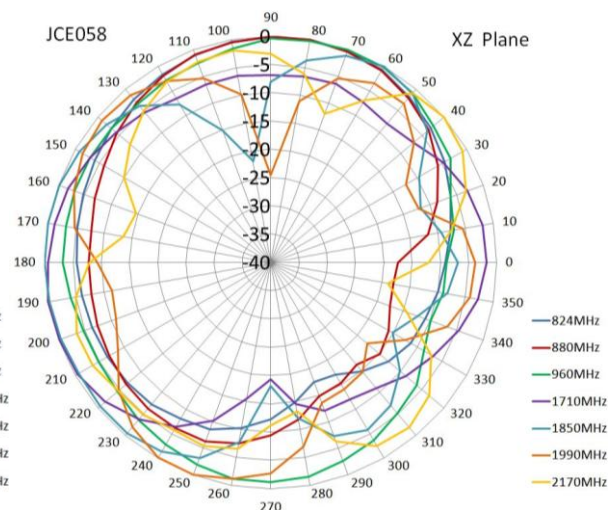

TOP ELECTRONIC INDUSTRY CO., LTD.

www.topecind.com

www.top-elecomponents.com

GSM Antenna

WIFI Antenna

TOP ELECTRONIC INDUSTRY CO.,LTD

Rm407 27th Bldg,Nanhua Zone,Huaqiang South,Futian Dist,SZ,GD,China

Tel:+86-755-8281 5110

Fax:+86-755-8281 5220

Web: www.topecind.com

www.top-elecomponents.com