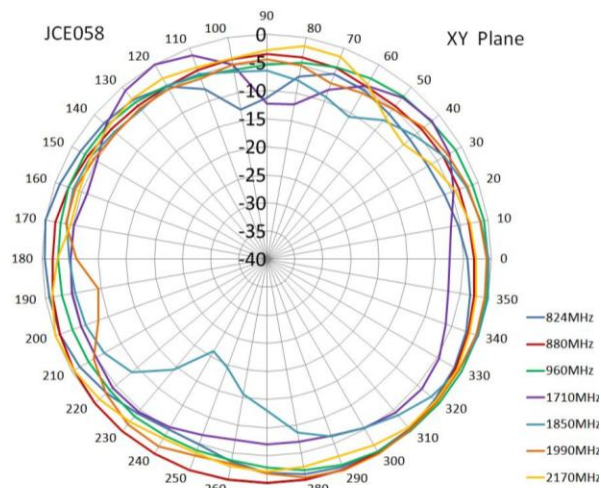

TOP ELECTRONIC INDUSTRY CO., LTD.

www.topecind.com

www.top-elecomponents.com

GSM Antenna

WIFI Antenna

TOP ELECTRONIC INDUSTRY CO.,LTD

Rm407 27th Bldg,Nanhua Zone,Huaqiang South,Futian Dist,SZ,GD,China

Tel:+86-755-8281 5110

Fax:+86-755-8281 5220

Web: www.topecind.com

www.top-elecomponents.com