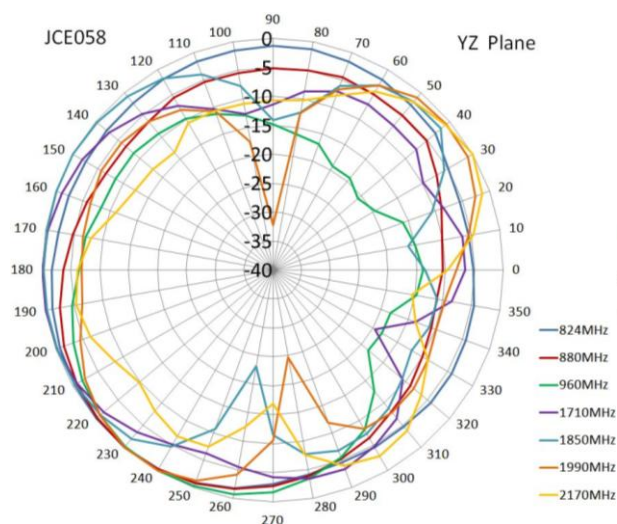

TOP ELECTRONIC INDUSTRY CO., LTD.

www.topecind.com

www.top-elecomponents.com

GSM Antenna

WIFI Antenna

TOP ELECTRONIC INDUSTRY CO.,LTD

Rm407 27th Bldg,Nanhua Zone,Huaqiang South,Futian Dist,SZ,GD,China

Tel:+86-755-8281 5110

Fax:+86-755-8281 5220

Web: www.topecind.com

www.top-elecomponents.com