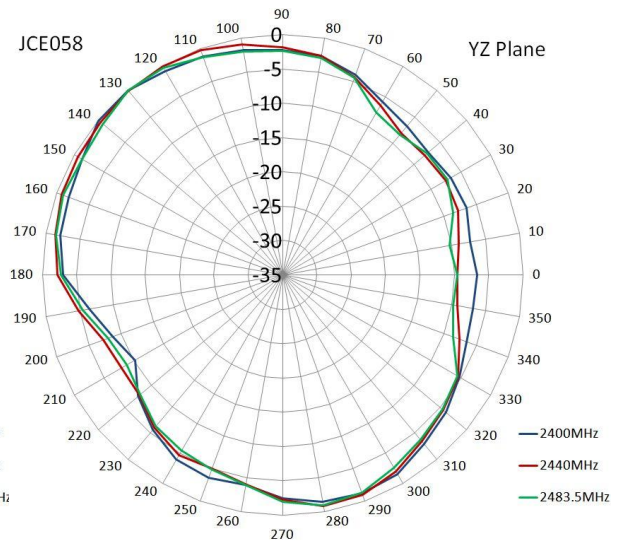

TOP ELECTRONIC INDUSTRY CO., LTD.

www.topecind.com

www.top-elecomponents.com

TOP ELECTRONIC INDUSTRY CO.,LTD

Rm407 27th Bldg,Nanhua Zone,Huaqiang South,Futian Dist,SZ,GD,China

Tel:+86-755-8281 5110

Fax:+86-755-8281 5220

Web: www.topecind.com

www.top-elecomponents.com