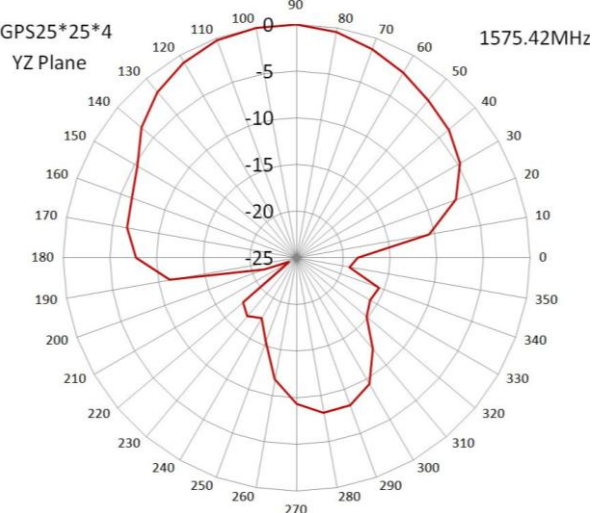

TOP ELECTRONIC INDUSTRY CO., LTD.

www.topecind.com www.top-elecomponents.com

	Mounting Method	Screw
Environmental	Operating Temperature	-40°C ~ +85°C
	Relative Humidity	Up to 95%
	Ingress Protection	IP67 (exclude cable outlet)
	Vibration	10 to 55Hz with 1.5mm amplitude 2hours
	Environmentally Friendly	ROHS Compliant

Radiation Pattern

GPS Antenna

TOP ELECTRONIC INDUSTRY CO.,LTD

Rm407 27th Bldg, Nanhua Zone, Huaqiang South, Futian Dist, SZ, GD, China

Tel: +86-755-8281 5110

Fax: +86-755-8281 5220

Web: www.topecind.com

www.top-elecomponents.com