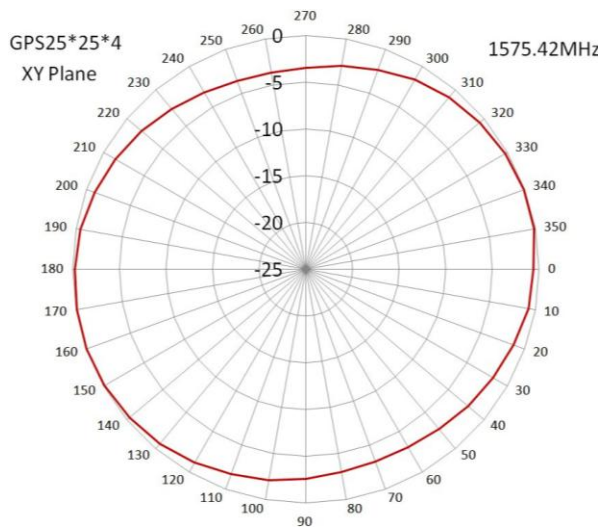

TOP ELECTRONIC INDUSTRY CO., LTD.

www.topecind.com www.top-elecomponents.com

	Mounting Method	Screw
Environmental	Operating Temperature	-40°C ~ +85°C
	Relative Humidity	Up to 95%
	Ingress Protection	IP67 (exclude cable outlet)
	Vibration	10 to 55Hz with 1.5mm amplitude 2hours
	Environmentally Friendly	ROHS Compliant

Radiation Pattern

GPS Antenna

TOP ELECTRONIC INDUSTRY CO.,LTD

Rm407 27th Bldg, Nanhua Zone, Huaqiang South, Futian Dist, SZ, GD, China

Tel: +86-755-8281 5110

Fax: +86-755-8281 5220

Web: www.topecind.com

www.top-elecomponents.com